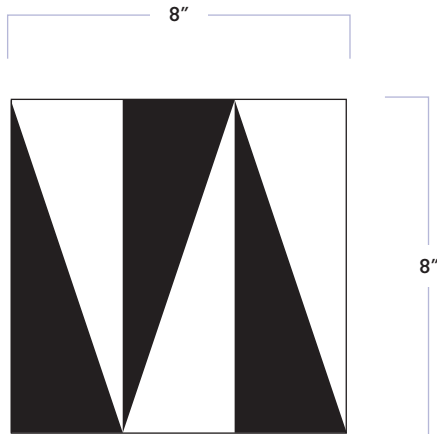

Pop Culture Chess Queen

DATE REVISED: MARCH 2024

WALKER ZANGER™

MATERIAL	Porcelain
FINISH	Matte
THICKNESS	3/8"
SHEET SIZE	7-4/5" x 7-4/5"
COVERAGE SQFT/PIECE	0.4306 SqFt
MOUNTING	Loose

AVAILABLE COLORS

Black/White